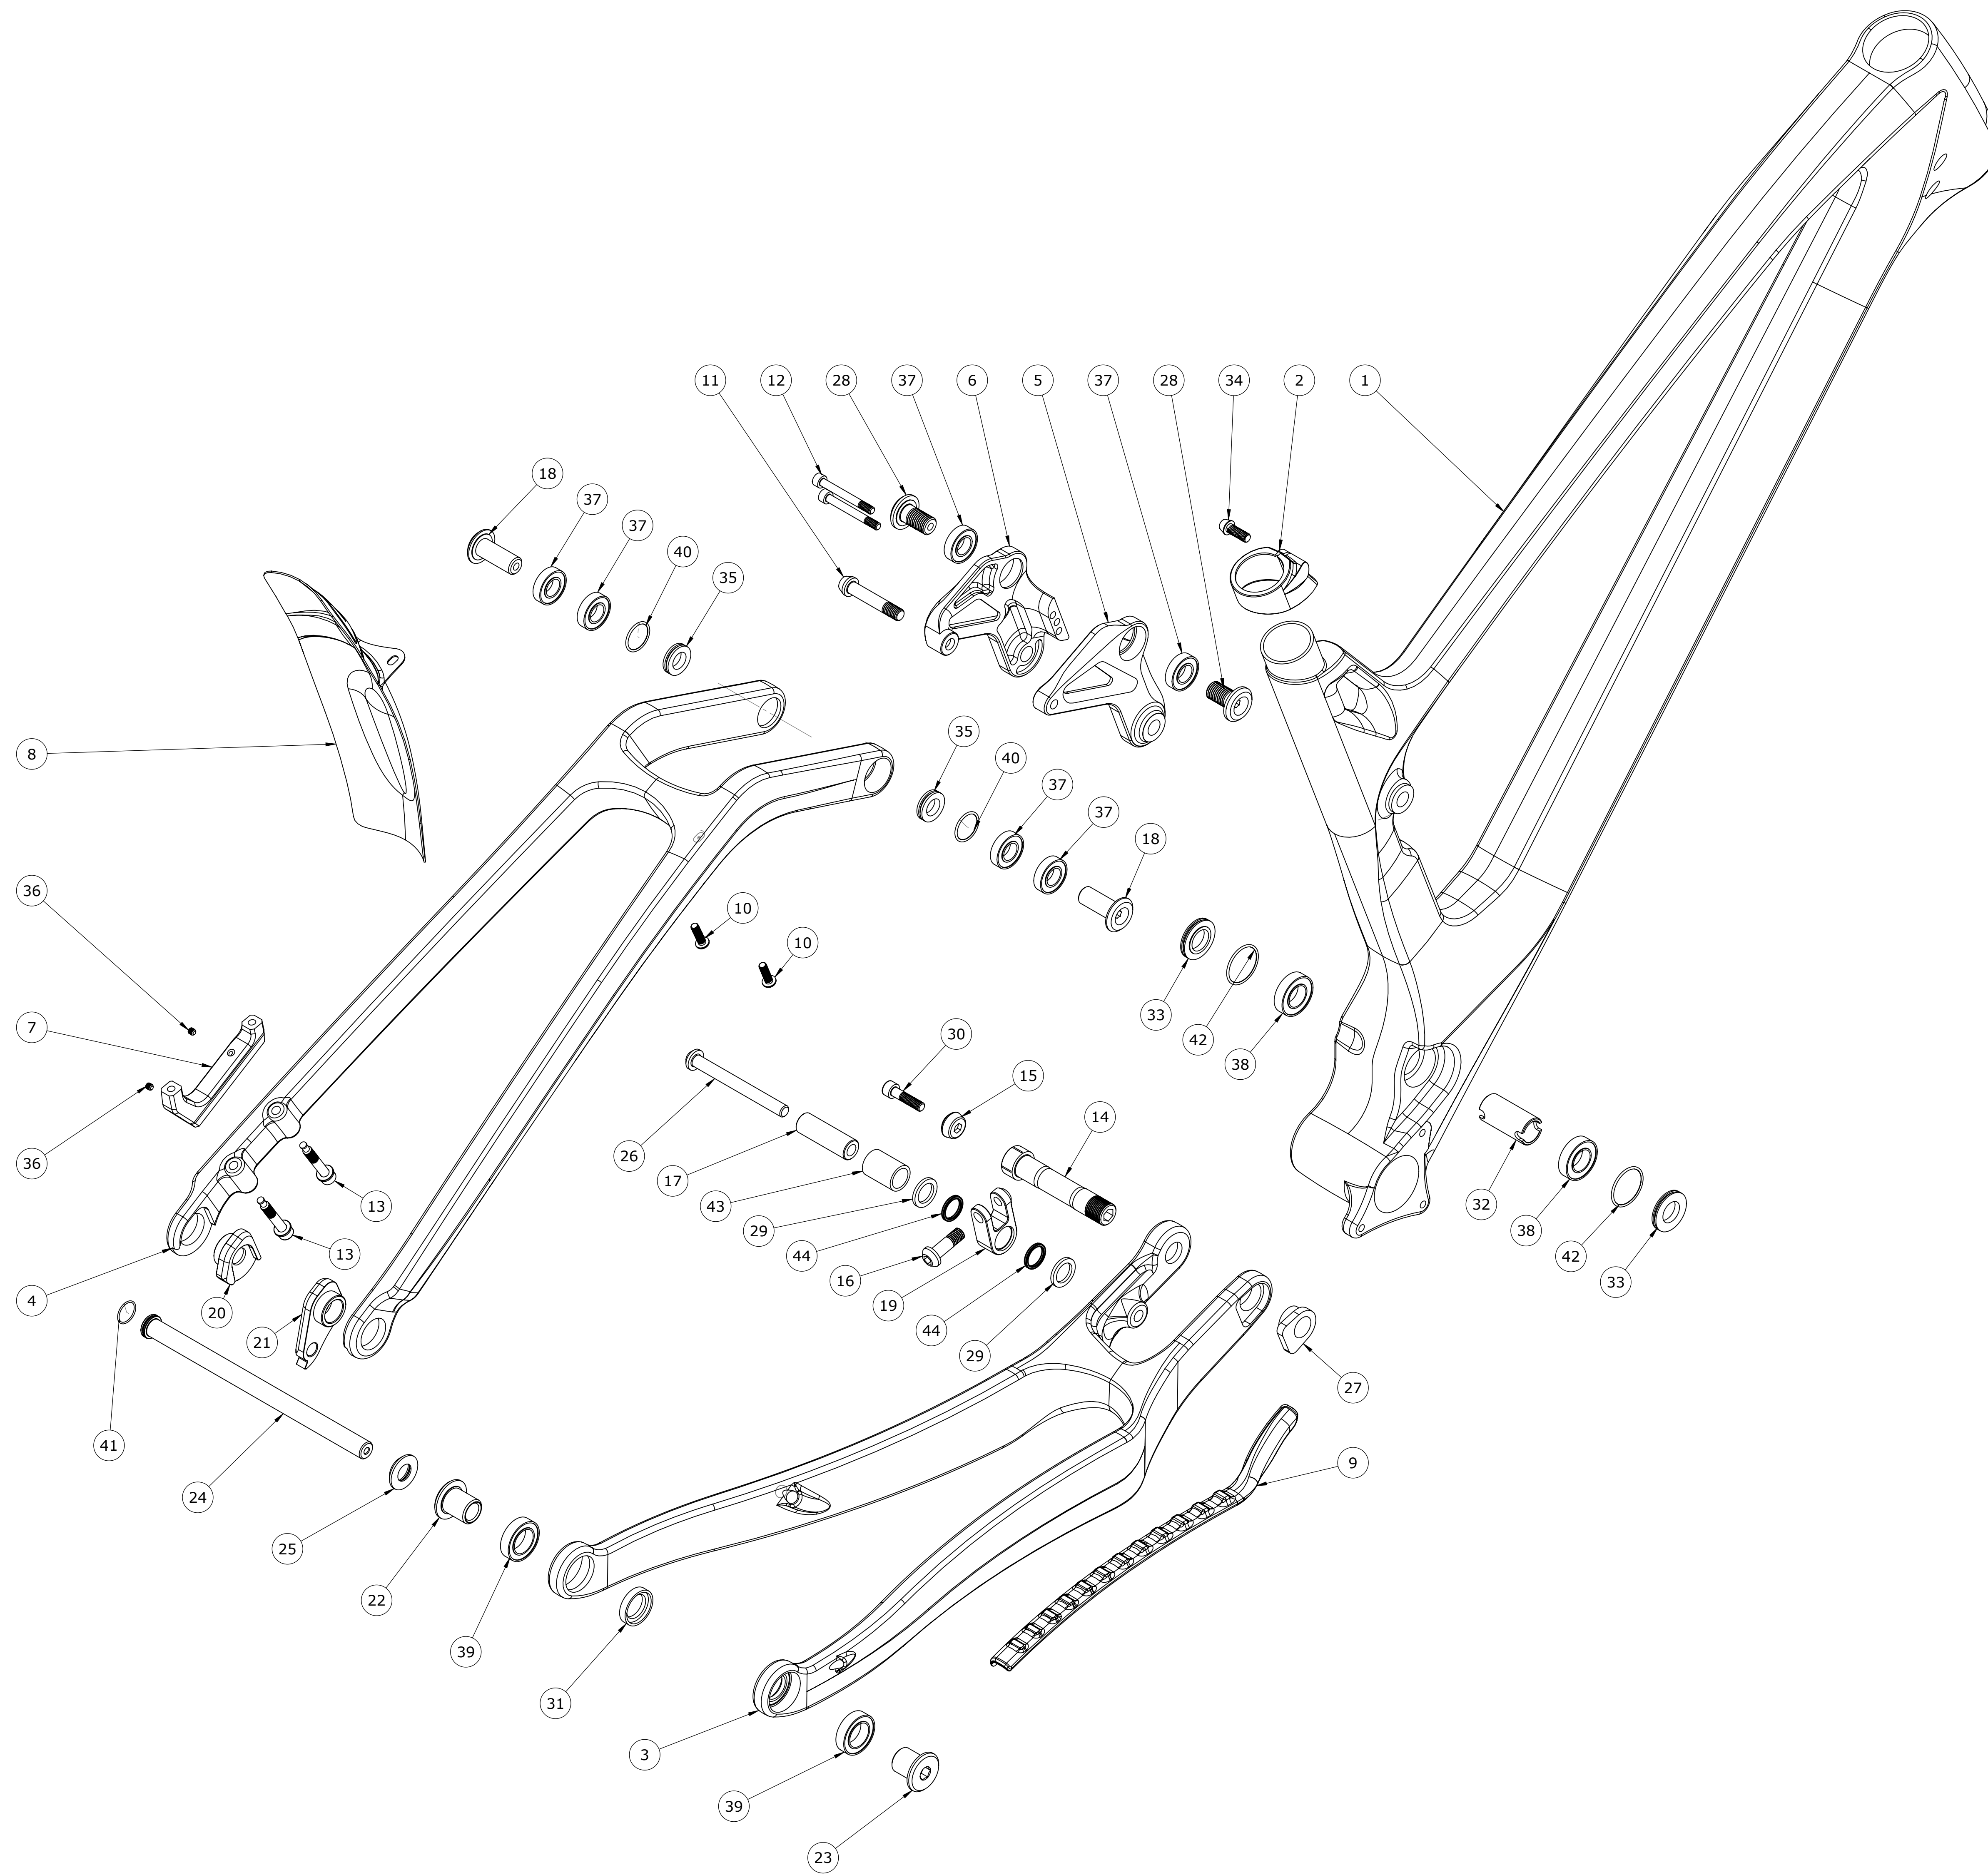

ITEM	PART	QTY
1	Front Triangle	1
2	Seatclamp	1
3	Chainstay	1
4	Seatstay	1
5	Upper Link Right WS29	1
6	Upper Link Left WS29	1
7	Adapter PM203	1
8	Mudguard WS29	1
9	Chainstay Guard WS29	1
10	Bolt M5x20	2
11	Shock Upper Bolt M8x44	1
12	Bolt Upper Link M5x45	2
13	Adapter Bolt M6x37+PAD	2
14	Lower Link Bolt M15x1	1
15	Cone	1
16	Bolt M8x25	1
17	Tappet Bushing WS29	1
18	Bolt M12x1,25x34	2
19	Tappet	1
20	Left Hanger WS29	1
21	Derailleur Hanger WS29	1
22	Splitpivot Bolt Left	1
23	Splitpivot Bolt Right	1
24	Rear Wheel Splitpivot Axle M12x1,5x192	1
25	Rear Wheel Splitpivot Axle Washer	1
26	Bolt M8x80	1
27	Lower Link Nut	1
28	Bolt M12x1,25x25	2
29	Washer Igus	2
30	Bolt ISO4762 M6x25	1
31	Splitpivot Washer	2
32	Lower Link Bushing	1
33	Washer 27,5-15-4	2
34	Bolt M6x15	1
35	Washer 20,5-12-4,5	2
36	Screw ISO 4026 M4x5-S	2
37	Bearing 6901 2RS 12x24x6	6
38	Bearing 2RS 15-28-7	2
39	Bearing 2RS 17287 17x28x7	2
40	O-Ring 15x1,5	2
41	O-Ring 13x1	1
42	O-Ring 24x1,5	2
43	Tappet Bushing Sleeve	1
44	X-Ring 14x1,78	2

ANTIDOTE WOODSPRITE MY22

# ANTIDOTE WOODSPRITE MY22