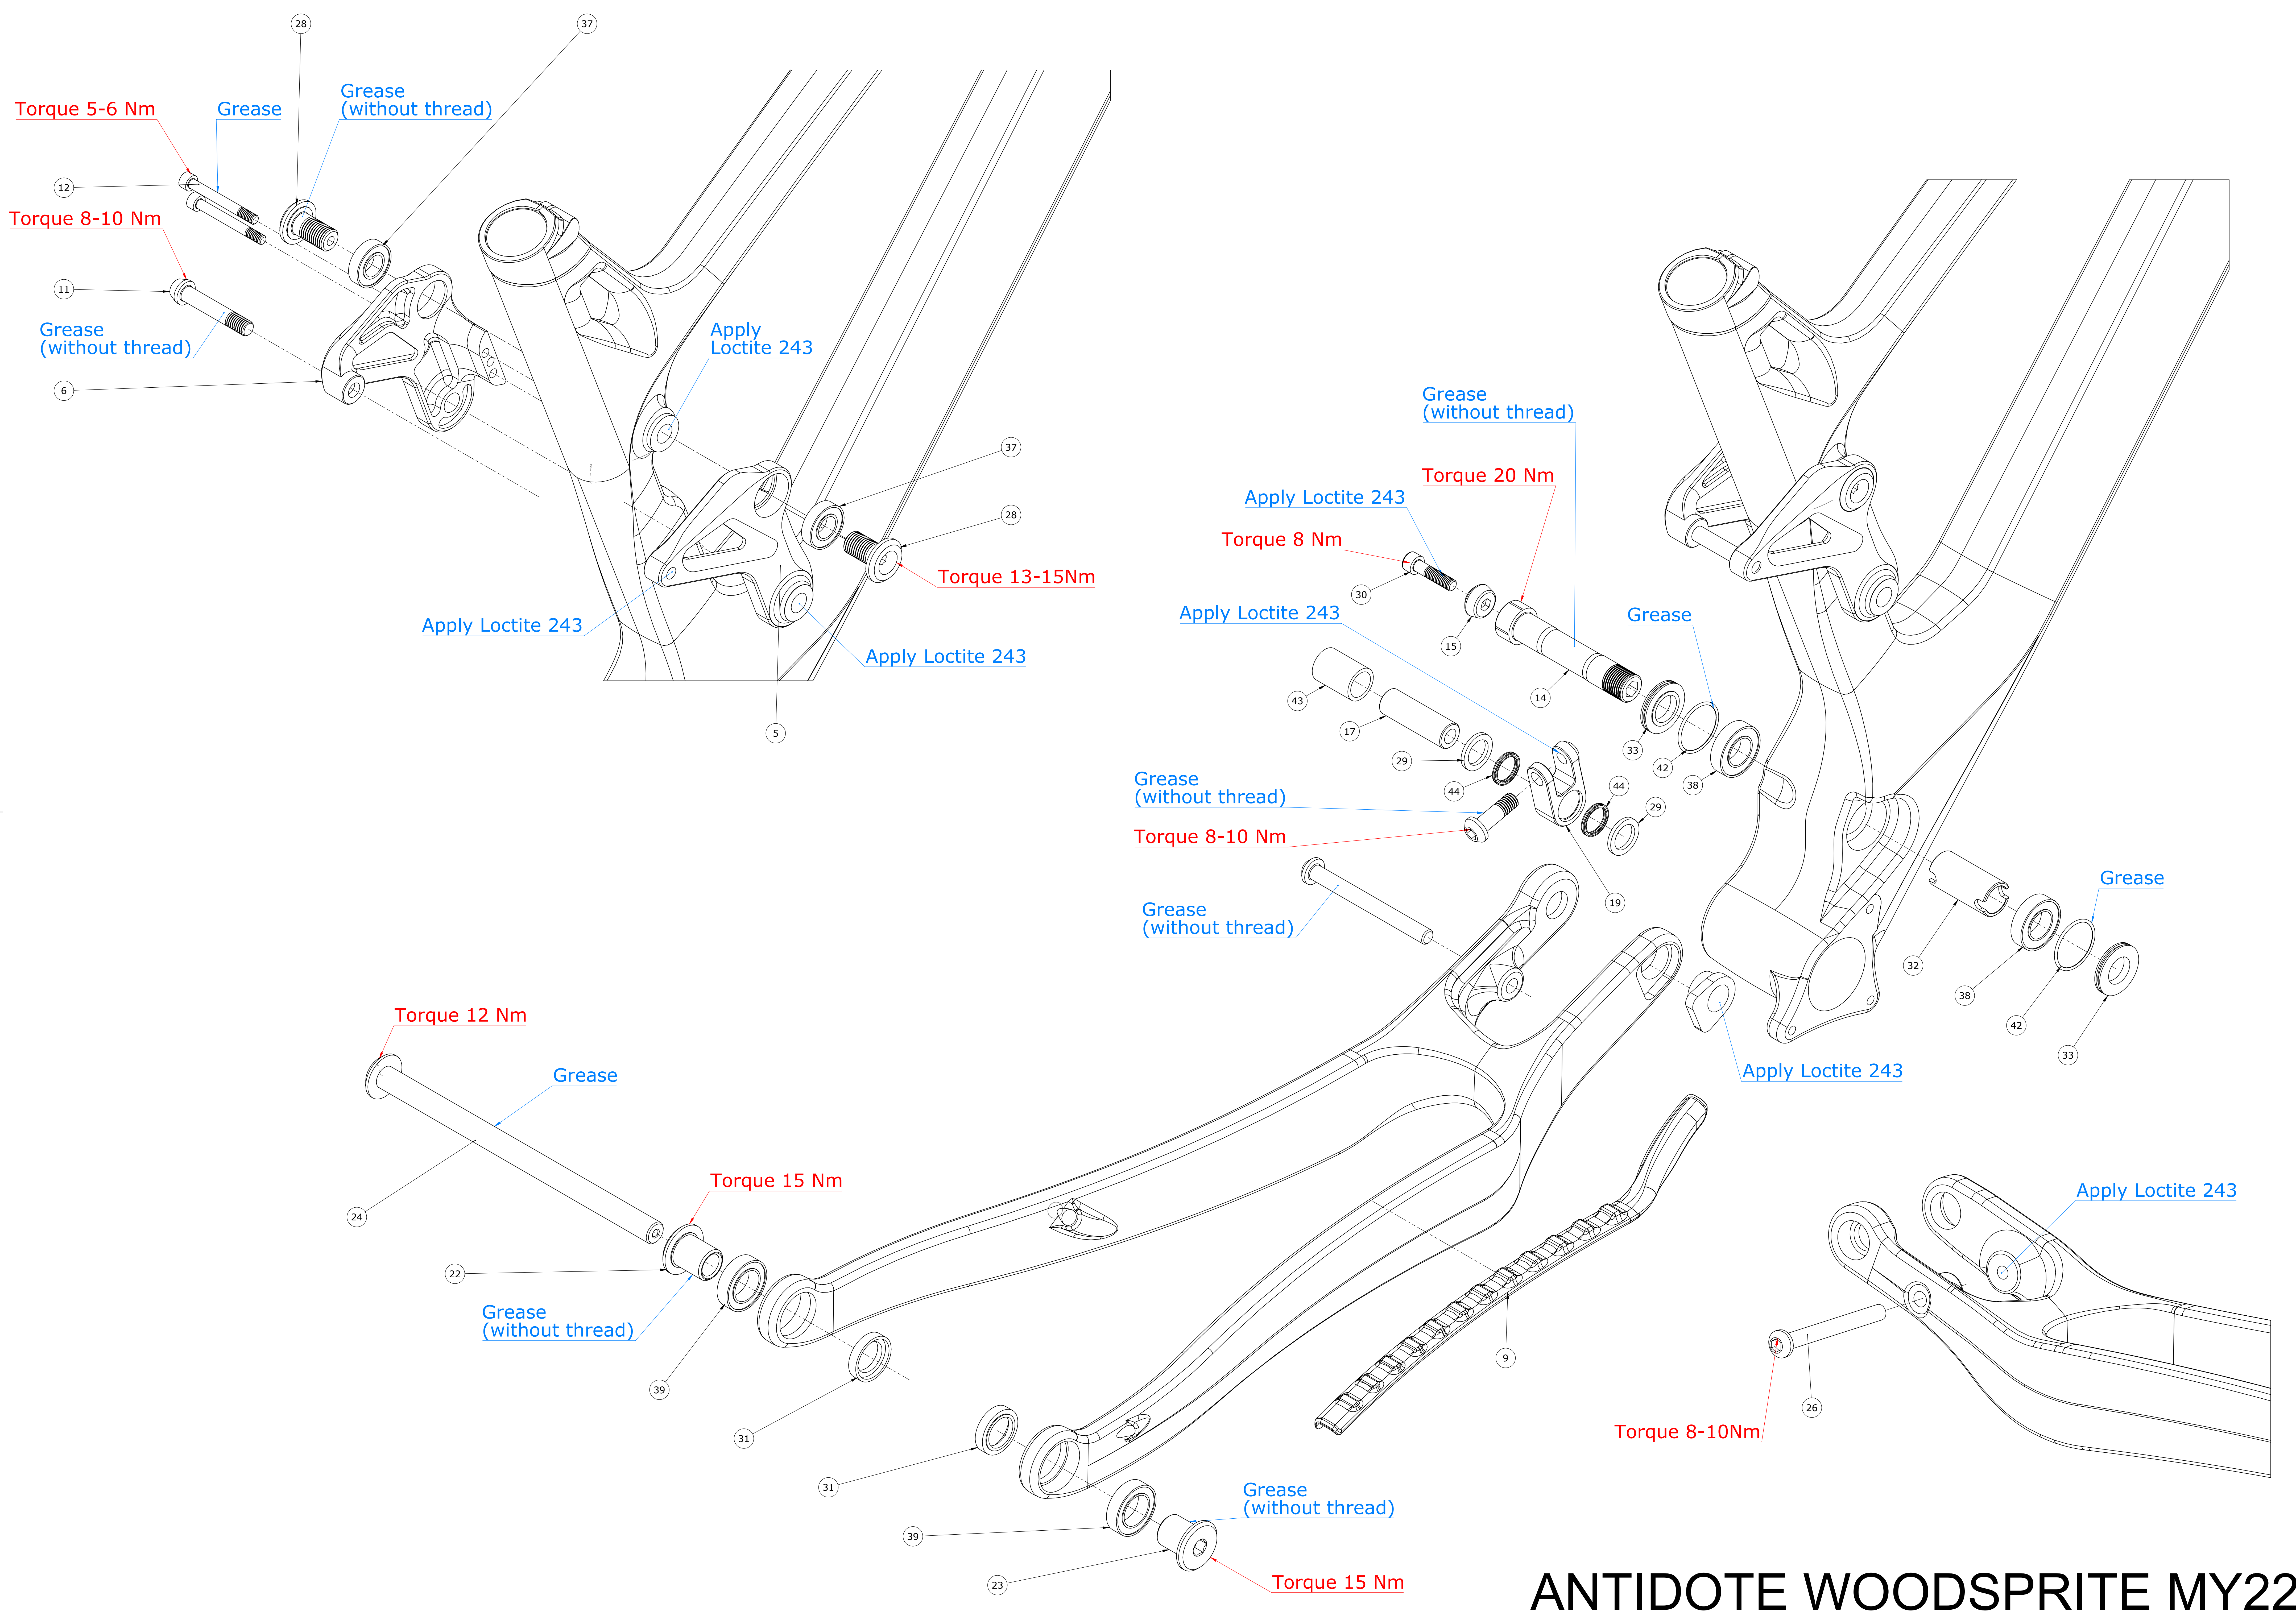

ITEM	PART	QTY
1	Front Triangle	1
2	Seatclamp	1
3	Chainstay	1
4	Seatstay	1
5	Upper Link Right WS29	1
6	Upper Link Left WS29	1
7	Adapter PM203	1
8	Mudguard WS29	1
9	Chainstay Guard WS29	1
10	Bolt M5x20	2
11	Shock Upper Bolt M8x44	1
12	Bolt Upper Link M5x45	2
13	Adapter Bolt M6x37+PAD	2
14	Lower Link Bolt M15x1	1
15	Cone	1
16	Bolt M8x25	1
17	Tappet Bushing WS29	1
18	Bolt M12x1,25x34	2
19	Tappet	1
20	Left Hanger WS29	1
21	Derailleur Hanger WS29	1
22	Splitpivot Bolt Left	1
23	Splitpivot Bolt Right	1
24	Rear Wheel Splitpivot Axle M12x1,5x192	1
25	Rear Wheel Splitpivot Axle Washer	1
26	Bolt M8x80	1
27	Lower Link Nut	1
28	Bolt M12x1,25x25	2
29	Washer Igus	2
30	Bolt ISO4762 M6x25	1
31	Splitpivot Washer	2
32	Lower Link Bushing	1
33	Washer 27,5-15-4	2
34	Bolt M6x15	1
35	Washer 20,5-12-4,5	2
36	Screw ISO 4026 M4x5-S	2
37	Bearing 6901 2RS 12x24x6	6
38	Bearing 2RS 15-28-7	2
39	Bearing 2RS 17287 17x28x7	2
40	O-Ring 15x1,5	2
41	O-Ring 13x1	1
42	O-Ring 24x1,5	2
43	Tappet Bushing Sleeve	1
44	X-Ring 14x1,78	2

ANTIDOTE WOODSPRITE MY22

# ANTIDOTE WOODSPRITE MY22